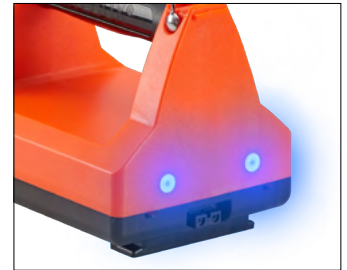

The E-Spot FireBox produces a long-range, focused beam pattern using four LEDs with deep parabolic reflectors to spotlight an area with focused bright light. An articulating head allows you to aim light where it is needed. Its large push-button switch is easy to use with heavy gloves and a large grip area makes for easy hand-offs.

Flat side allows light to tilt and stand on its own to light up a scene

Handle clearance accommodates heavy gloves, making hand-offs easier

Multi-function, push-button switch features battery status indicator

Ultra-bright blue taillight LEDs ensure you can be seen, even from behind

<p>Two levels of lighting:</p> <ul style="list-style-type: none"> <li>– High: 1,500 lumens; 663m beam; runs 7 hours 30 minutes</li> <li>– Low: 350 lumens; 316m beam; runs 17 hours 45 minutes</li> </ul>
<p>High-impact ABS thermoplastic housing; easy-grip handle</p>
<p><b>Standard System</b> – International safety orange; includes shoulder strap, AC and DC charge cords, and mounting rack.</p>
<p><b>Vehicle Mount System</b> – International safety orange; includes vehicle-mountable hard-wired rack and shoulder strap.</p>
<p>11.2 in (28.4 cm); 3.1 lbs. (1389 g)</p>